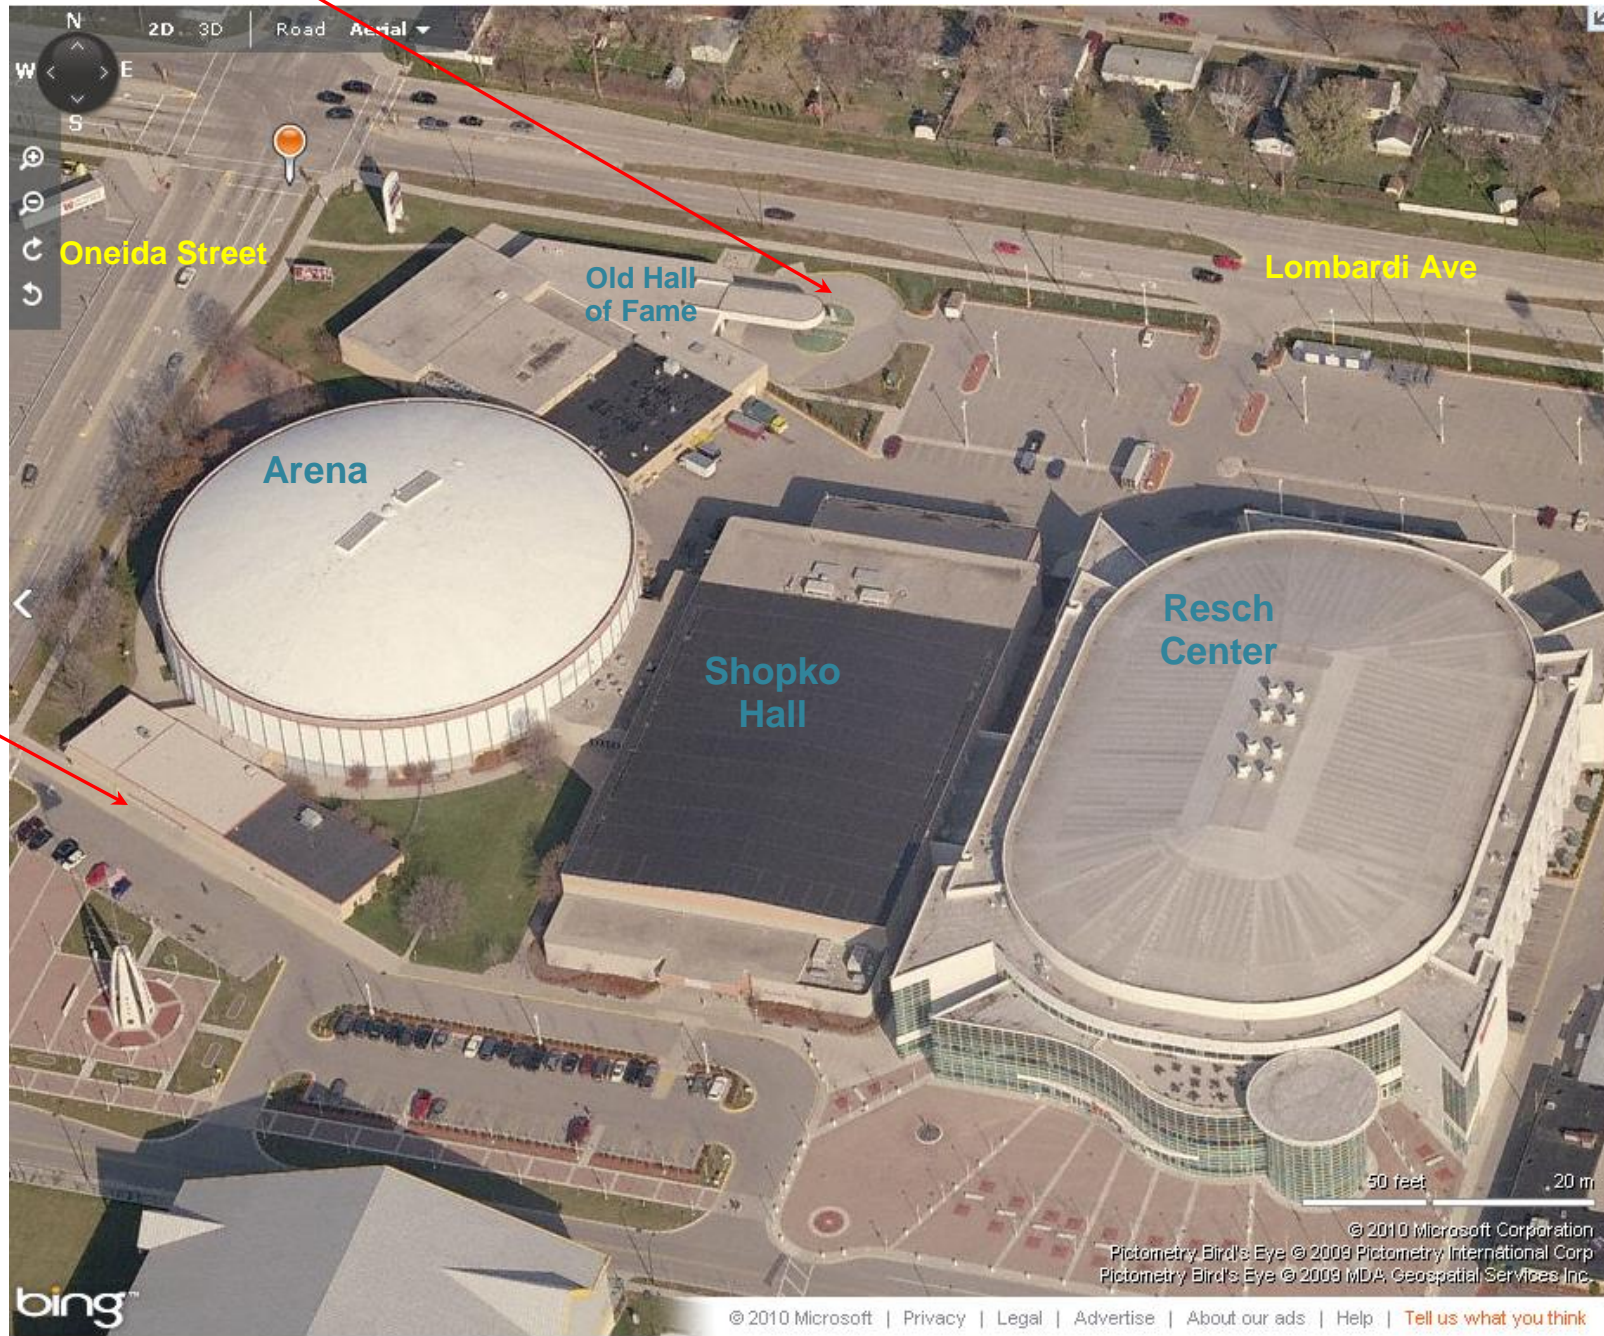

**TEAM
Entrance –
Only** (view page 2)

**Aerial View of Brown County Veterans Memorial Arena
1901 S. Oneida Street, Green Bay, WI 54304**

**Spectator
Entrance -
Only**

bing™

View of Old Hall of Fame Entrance – TEAM Registration/Entrance