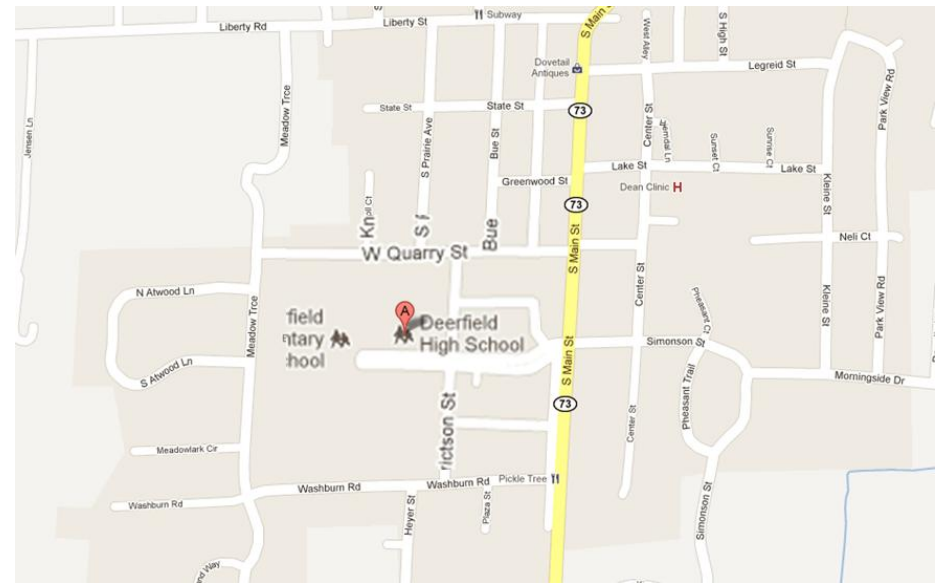

# **DEERFIELD HIGH SCHOOL**

300 Simonson Blvd.  
Deerfield, WI 53531

## **From the north:**

I-94 to the Hwy 73 exit  
Hwy 73 south to Deerfield  
Turn right onto Simonson Blvd.  
School is at the end of the boulevard

## **From the south:**

I-90 to the Hwy 73 exit  
Hwy 73 north to Deerfield  
Turn left onto Simonson Blvd.  
School is at the end of the boulevard.

## **From the west:**

Hwy 12/18 to Hwy 73  
Left on Hwy 73 north to Deerfield  
Turn left onto Simonson Blvd.  
School is at the end of the boulevard.