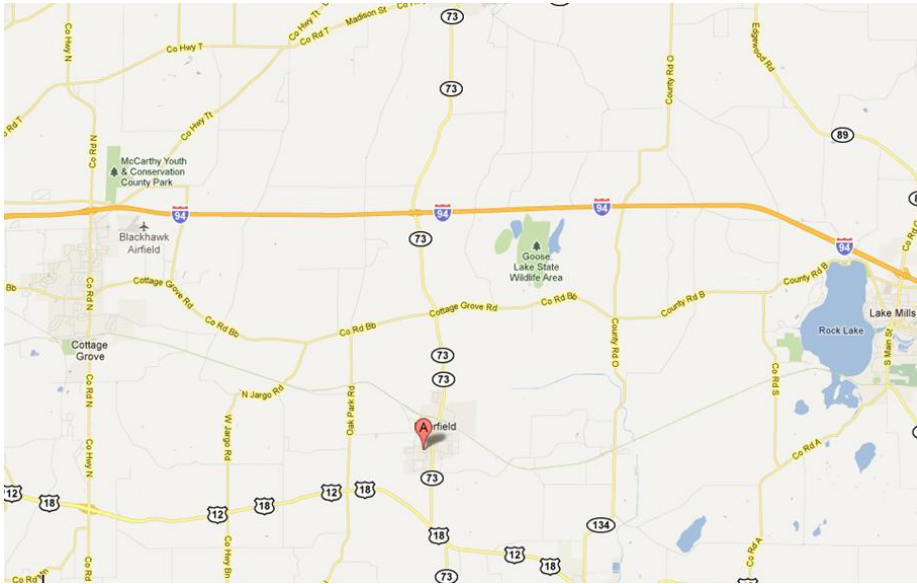

# **DEERFIELD HIGH SCHOOL**

300 Simonson Blvd.  
Deerfield, WI 53531

## **From the north:**

I-94 to the Hwy 73 exit  
Hwy 73 south to Deerfield  
Turn right onto Simonson Blvd.  
School is at the end of the boulevard

## **From the east:**

Hwy 12/18 to Hwy 73 north  
Turn right onto Hwy 73  
Turn left onto Simonson Blvd.  
School is at the end of the boulevard.

## **From the south:**

I-90 to the Hwy 73 exit  
Hwy 73 north to Deerfield  
Turn left onto Simonson Blvd.  
School is at the end of the boulevard.