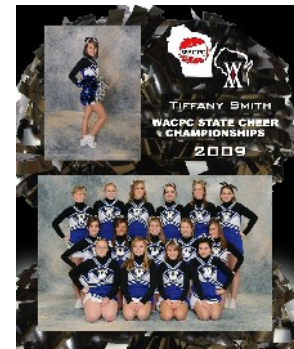

WACPC Cheer Products 2010

Montage 1

Montage 2

Montage 3

Montage 4

16x20 Individual Montages with three **Posed** images. Images will be chosen by our Graphic Artist.

8x10 Film Strip with 4 Individual **Action** Images

8x10 Color Pop from an **Action** Image

8x10 Personalized Individual "2010 WACPC State Cheer Championship" under name

8x10 Squad Photo

8x10 Squad Composite

8x10 Memory Mate

Attitude Team Panos