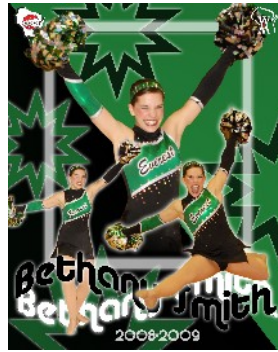

WACPC Cheer Products 2010

Montage 1

Montage 2

Montage 3

Montage 4

16x20 Individual Montages with three **Posed** images. Images will be chosen by our Graphic Artist.

8x10 Film Strip with 4 Individual **Action** Images

8x10 Color Pop from an **Action** Image

8x10 Personalized Individual "2010 WACPC State Cheer Championship" under name

8x10 Squad Photo

8x10 Squad Composite

8x10 Memory Mate

Attitude Team Panos