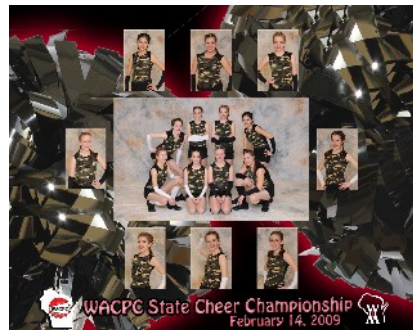

WACPC Cheer Products 2010

Montage 1

Montage 2

Montage 3

Montage 4

16x20 Individual Montages with three **Posed** images. Images will be chosen by our Graphic Artist.

8x10 Film Strip with 4 Individual **Action** Images

8x10 Color Pop from an **Action** Image

8x10 Personalized Individual "2010 WACPC State Cheer Championship" under name

8x10 Squad Photo

8x10 Squad Composite

8x10 Memory Mate

Attitude Team Panos