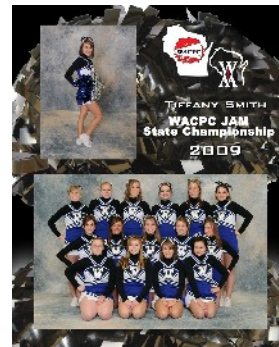

WACPC All Star Products 2010

Montage 1

Montage 2

Montage 3

Montage 4

16x20 Individual Montages with three **Posed** images. Images will be chosen by our Graphic Artist.

8x10 Film Strip with 4 Individual **Action** Images

8x10 Color Pop from an **Action** Image

8x10 Personalized Individual "2010 All Star State Cheer Championship" under name

8x10 Squad Photo

8x10 Squad Composite

8x10 Memory Mate

Attitude Team Panos